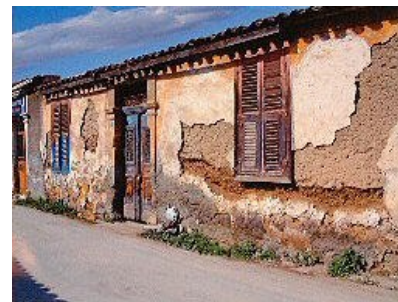

Club Results 2003 - 2004

1st Monthly

2nd Monthly

3rd Monthly

4th Monthly

Annual

Premier - Others

First

Monthly Colour.

First

Monthly Slide.

- 1st Coming and Going
- 2nd Atlantic Storm, Tenerife
- 3rd Peach Perfection

- By Alan Brown
- By Tim Sealy
- By Sylvia Lunn

- 1st Winter Sunrise Marsden
- 2nd Asiatic Lily
- 3rd The Stairs

- By John Petty
- By Sylvia Lunn
- By Phil Dunn

First

Monthly Monochrome

First

Monthly Record

- 1st Corner Of The Churchyard
- 2nd Church Wall In Sunlight
- 3rd On The Rise

- By Norman Robson
- By Tim Sealy
- By Norman Robson

- 1st " Library Stairway" Ripon Cathedral
- 2nd " Sutton Hoo Helmet" Suffolk
- 3rd " Stained Glass Window" Bedes World

- By George Holland
- By Peter Akam
- By George Holland

Preliminary Monthly.

First

- 1st Dilapidation
- 2nd Flamingo Preening
- 3rd Jessica At Castle Eden

- By Jim Kyle
- By Alan Reay
- By Alan Reay